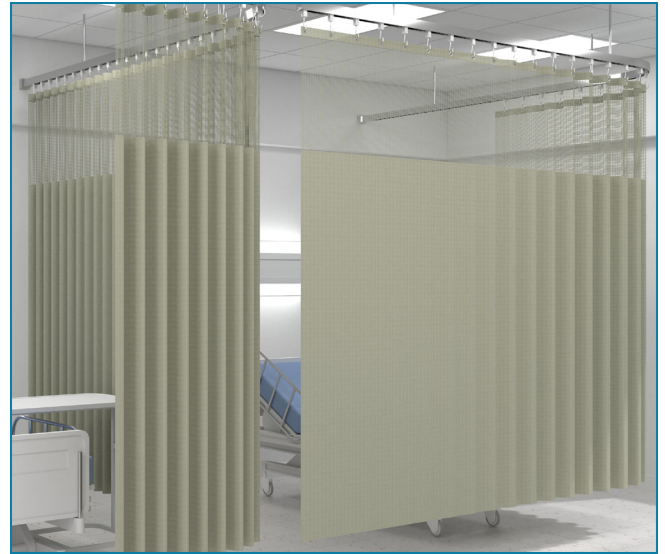

EnviroCurtain™

Integral Mesh Privacy Curtains

Order Numbers

COLOR	84"W x 84"H	168"W x 84"H	252"W x 84"H
Clean Khaki	ENC-CK-8484	ENC-CK-16684	ENC-CK-25284
Bluewater	ENC-B-8484	ENC-B-16684	ENC-B-25284
Early Dawn	ENC-ED-8484	ENC-ED-16684	ENC-ED-25284
Classic Gray	ENC-CG-8484	ENC-CG-16684	ENC-CG-25284
Soft Aloe	ENC-SA-8484	ENC-SA-16684	ENC-SA-25284
Shaker Beige	ENC-SB-8384	ENC-SB-16684	ENC-SB-25284
Light Taupe	ENC-LT-8384	ENC-LT-16684	ENC-LT-25284
Pottery Green	ENC-PG-8384	ENC-PG-16684	ENC-PG-25284
Island Coral	ENC-IC-8384	ENC-IC-16684	ENC-IC-25284
Grayscale	ENC-G-8484	ENC-G-16684	ENC-G-25284

Product Benefits

Durability for Cost Control:

- **Seamless**—No vertical or horizontal seams that can weaken over time leading to fewer replacements
- **Low Shrinkage**—Less distortion equals less replacement
- **Stronger Yarn**—EnviroCurtain is made with 100% upholstery grade filament

Environmental Benefits

- **Sustainable**
- **82% post-consumer recycled content**
- **Longer life cycle reduces waste and landfill use**

Typical Physical Properties

TEST	UNITS	METHODS	RESULTS
Width	Inches (cm)		106 - 108 (269cm - 274cm)
Header	Inches (cm)		4 (10cm)
Mesh	Inches (cm)		22 - 23 (55cm - 58cm)
Body	Inches (cm)		78 - 80 (198cm - 203cm)
Weight	oz/lin yd (kg/m)		27.0 (.84kg)
Flame Resistance		NFPA 701 CAN/ULC-S109-14 NFPA 13	Method 1 Small Flame Test Integral Mesh exceeds 70% open
Lightfastness	AATCC Scale	AATCC 16	60 hours, Class 4
Colorfastness Crocking	AATCC Scale	AATCC 8	5 Wet, 5 Dry
Seam Slippage		ASTM D434	65 Warp, 83 Weft
Resistance to Pilling		ASTM D-3512	Class 5
Abrasion	Double Rubs	Wyzenbeek	20,000 - No wear